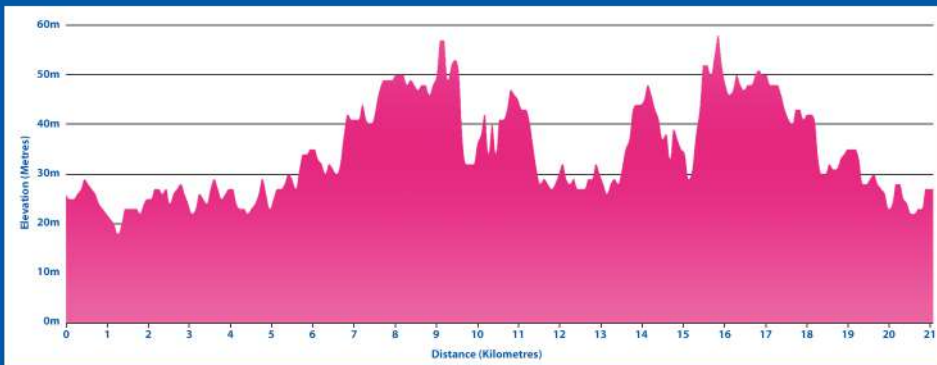

# RUN KILLARNEY

HALF MARATHON · 10K

## HALF MARATHON COMPETITORS ROUTE MAP

**START TIME: 8.30**

**ASCENT: 248M · DESCENT: 227M**

[WWW.RUNKILLARNEY.COM](http://WWW.RUNKILLARNEY.COM)

elite  
event management

The Gleneagle  
HOTEL & APARTMENTS

Ciarraí  
Ealaí Náisiúnta